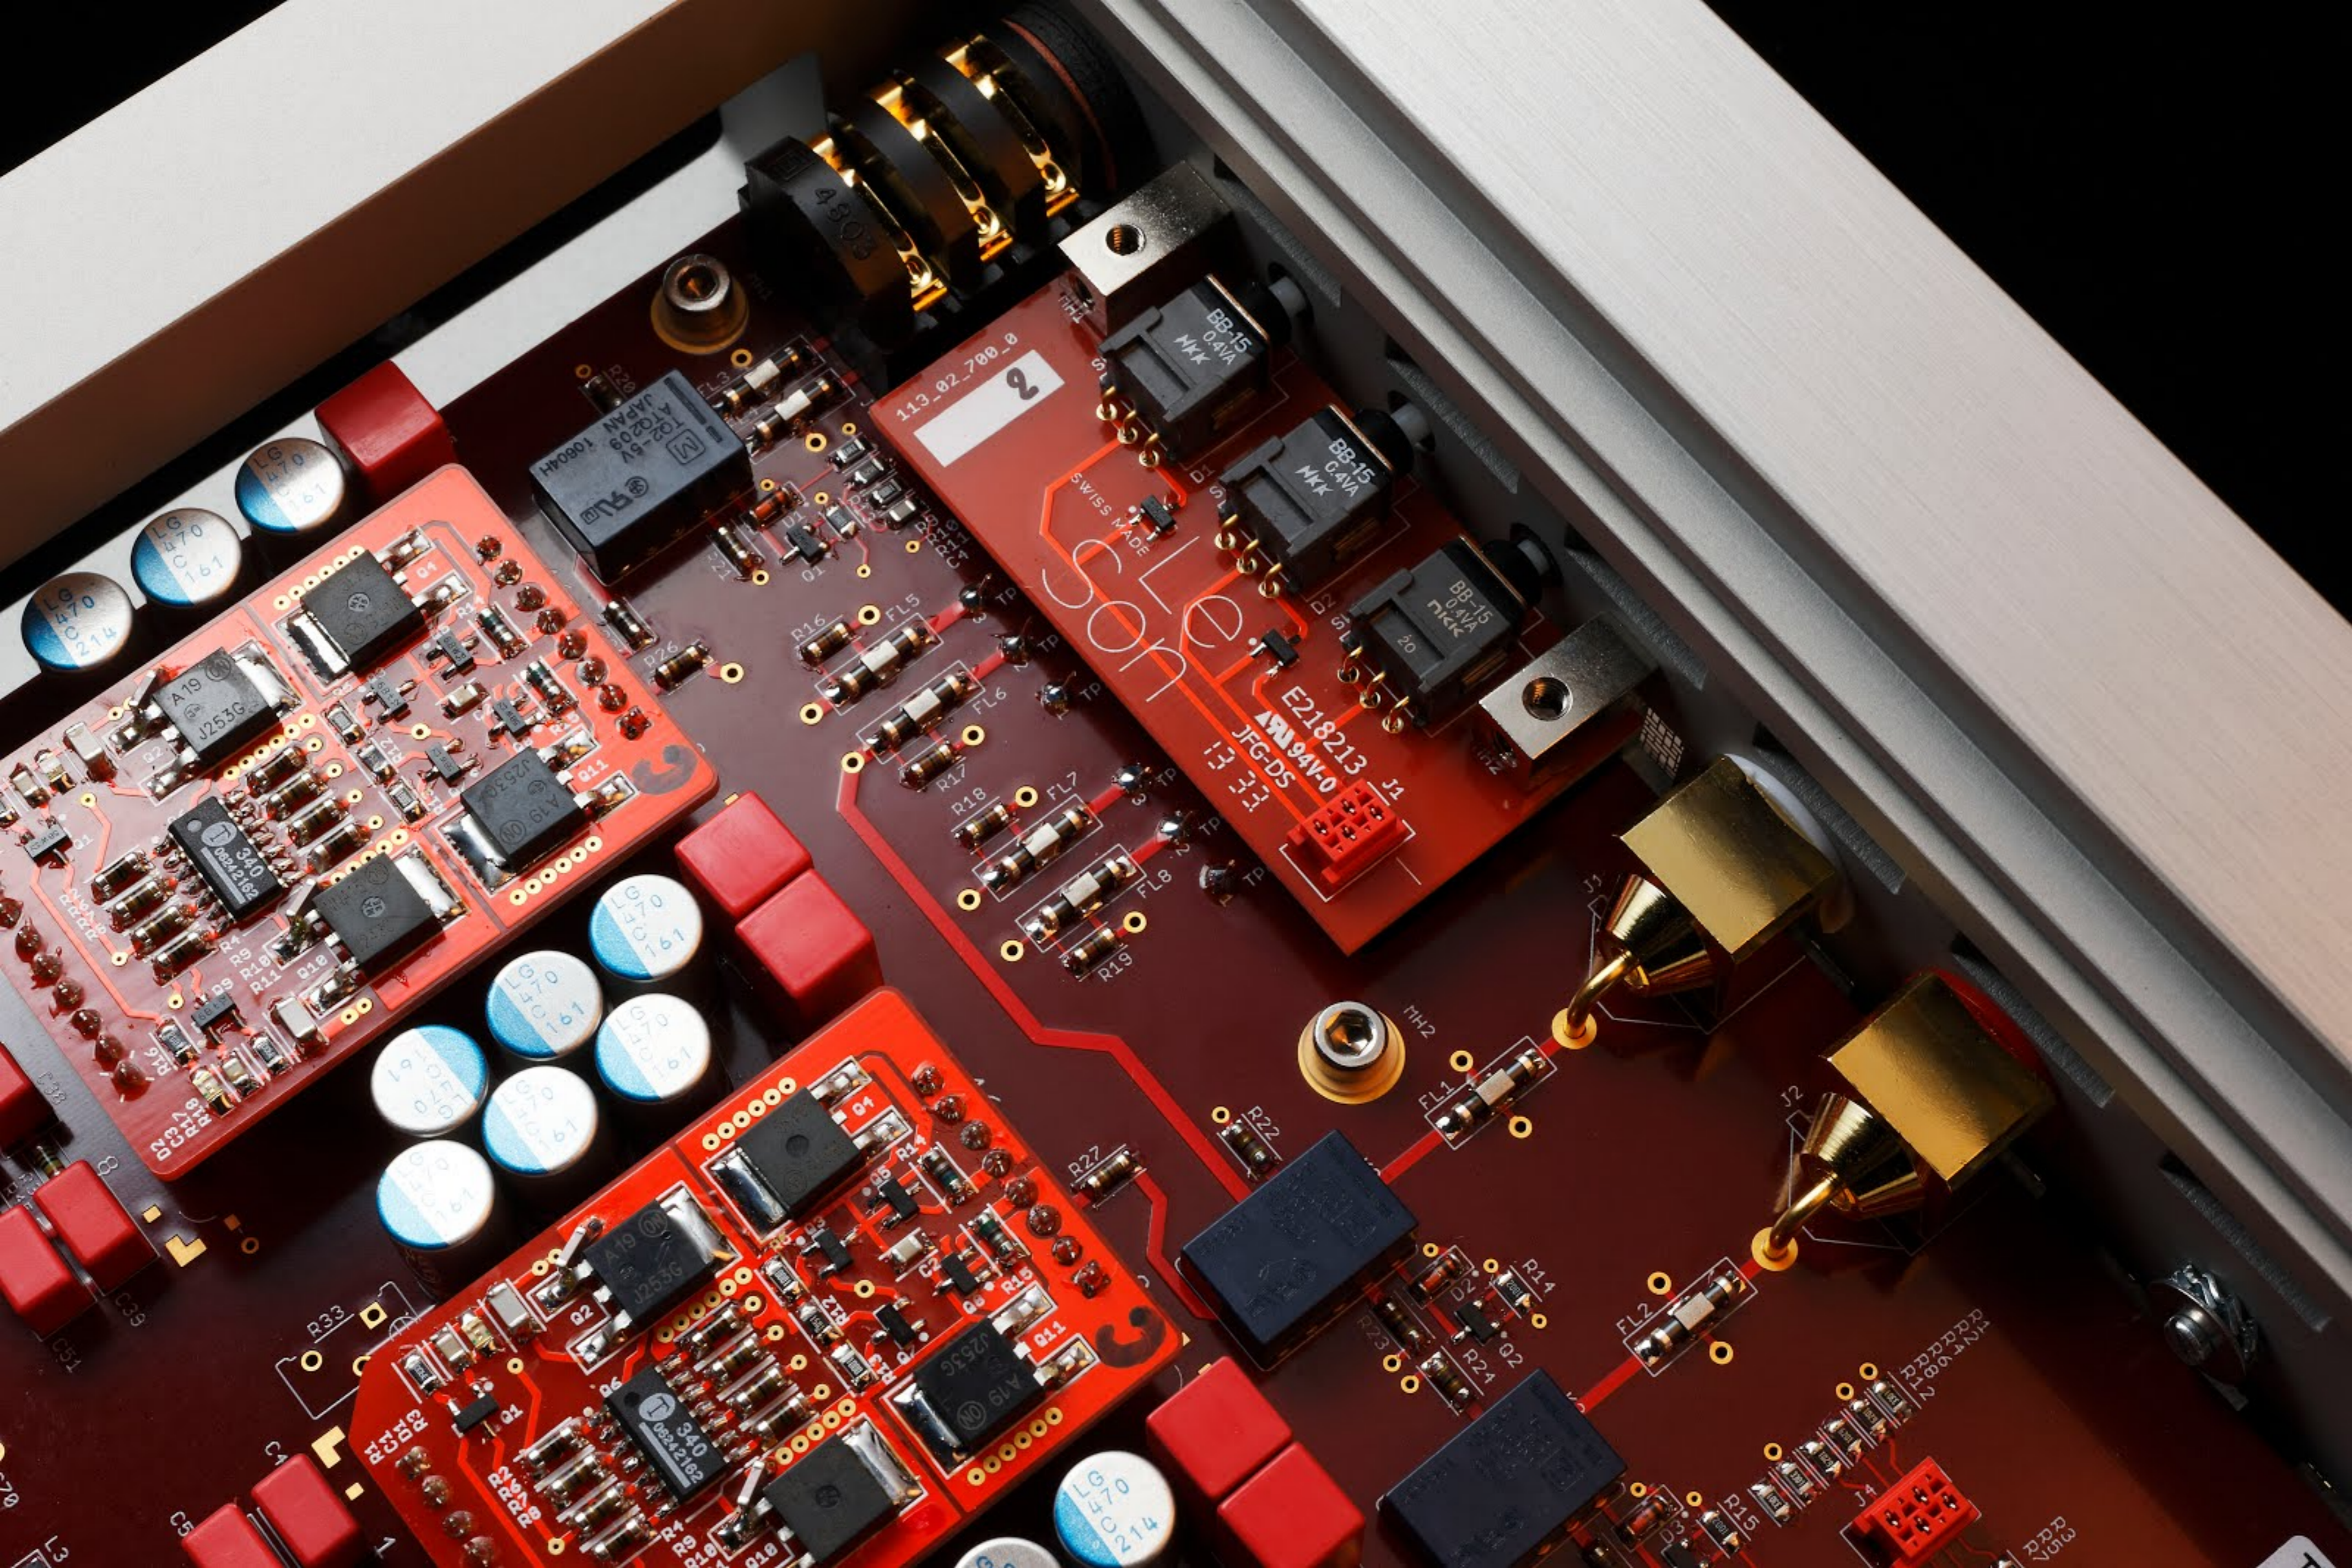

SWISS MADE

SLER

SLER

SWISS MADE

Le  
Son

SWISS MADE

Le  
Son

1080MH  
10209  
9V  
JAPAN  
M

113\_02\_700\_0

SWISS MADE

E218213  
JFG-D5  
94V-0

LG 470 161

LG 470 161

LG 470 161

LG 470 161

LG 470 161

LG 470 161

LG 470 161

LG 470 161

LG 470 161

LG 470 161

LG 470 161

LS001 - Streamer / DAC  
N°00002  
Prototype 1

SWISS MADE  
Le  
son