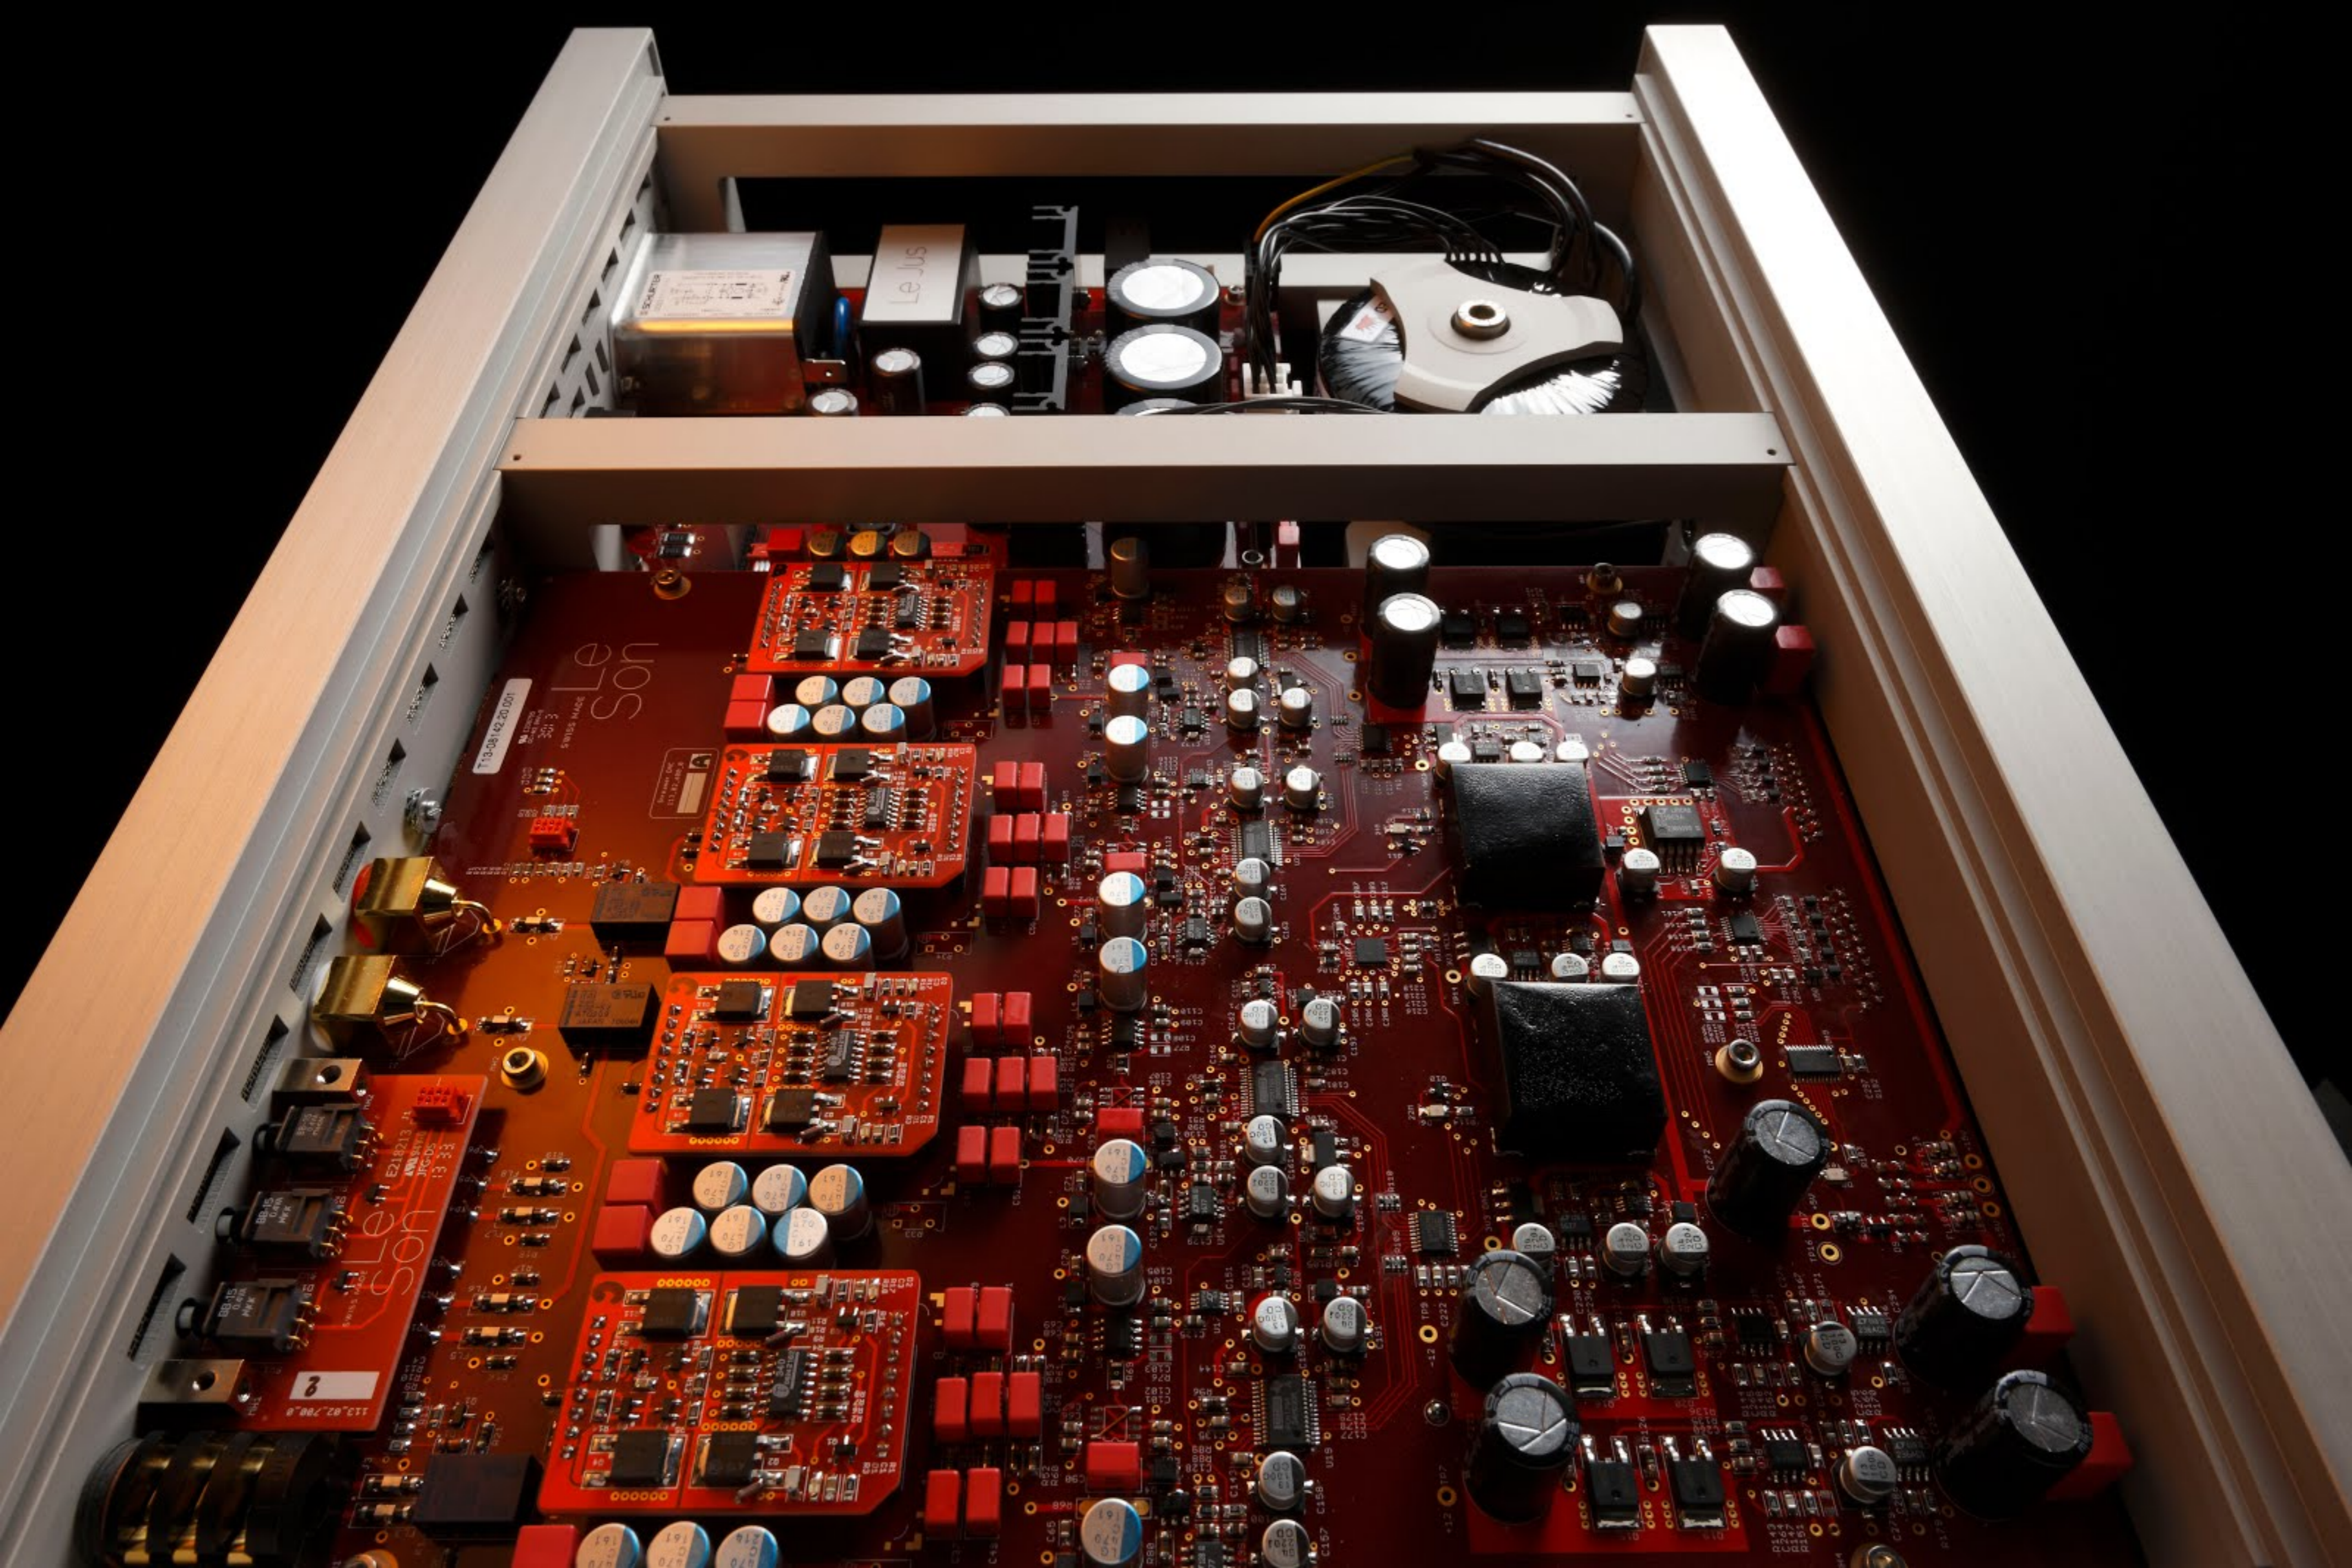

SWISS MADE

SLER

SLER

SWISS MADE

Le  
Son

SWISS MADE

Le  
Son

1080MH  
10209  
9V  
JAPAN  
M

LG 470 161

LG 470 161

LG 470 161

LG 470 161

LG 470 161

LG 470 161

LS001 - Streamer / DAC  
N°00002  
Prototype 1

SWISS MADE  
Le  
son